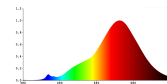

General product parameters

Energy consumption in on-mode	4 kWh/1000h	Energy efficiency class	Excluded
Useful luminous flux (Φ_{use})	40 lm	Measured in	sphere (360°)
Colour temperature (CCT)	2000 K	Declared lifetime (L70B50)	15000 Hr
On-mode power (P_{on})	4 W	Standby power (P_{sb})	-
Network standby power (P_{net})	-	Colour rendering index (CRI)	90
Claim of equivalent power	Yes	Equivalent power	4 W
Voltage	220-240 V	Frequency	50/60 Hz
Chromaticity coordinate x	-	Chromaticity coordinate y	-
Product height	270 mm	Spectrum	-
Product length	-	(For complete report scan EPREL QR code)	-
Product width	-		