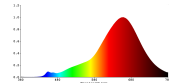

General product parameters

Energy consumption in on-mode	6 kWh/1000h	Energy efficiency class	Excluded
Useful luminous flux (Φ_{use})	80 lm	Measured in	sphere (360°)
Colour temperature (CCT)	1800 K	Declared lifetime (L _{70B50})	15000 Hr
On-mode power (P _{on})	6 W	Standby power (P _{sb})	-
Network standby power (P _{net})	-	Colour rendering index (CRI)	90
Claim of equivalent power	Yes	Equivalent power	10 W
Voltage	220-240 V	Frequency	50/60 Hz
Chromaticity coordinate x	-	Chromaticity coordinate y	-
Product height	280 mm	Spectrum	-
Product length	-	(For complete report scan EPREL QR code)	-
Product width	-		